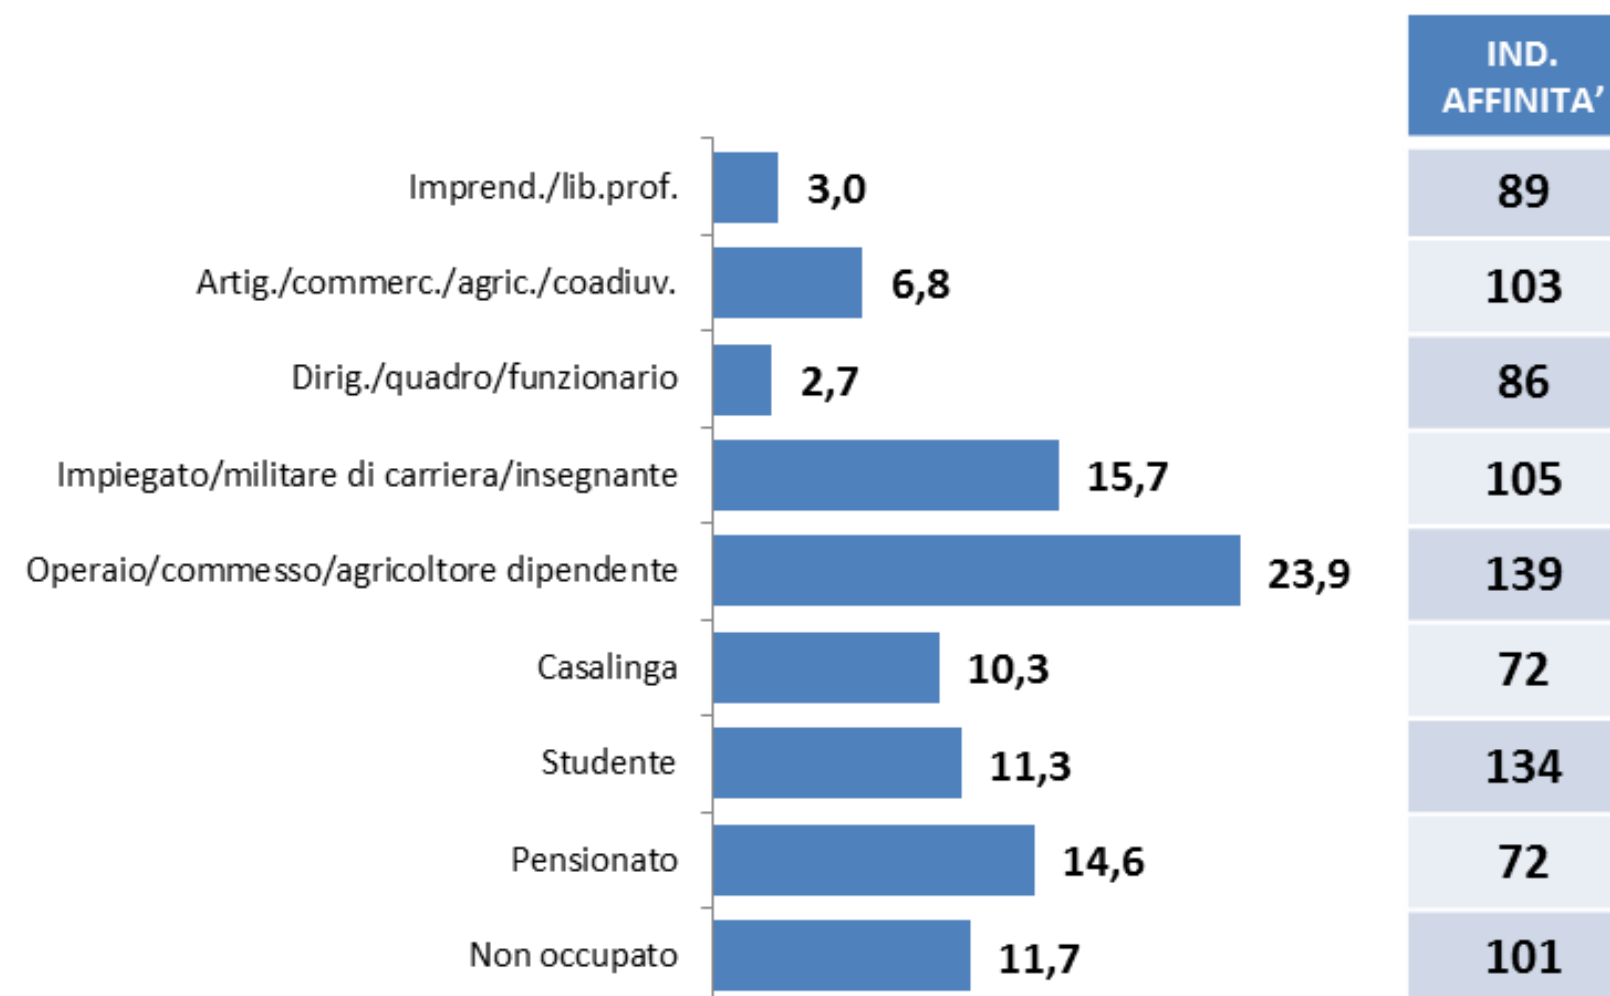

IL PROFILO D'ASCOLTO